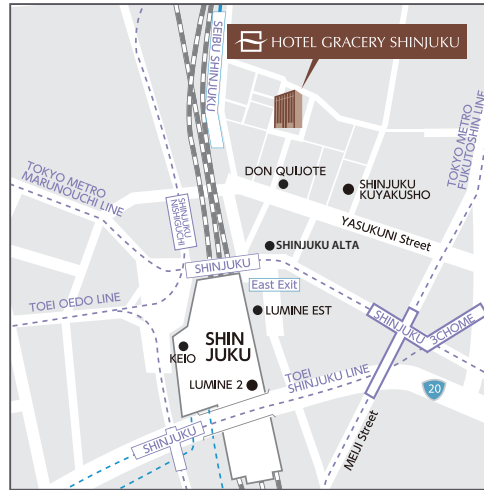

Landmark in the center of Shinjuku's Kabukicho.

About a 5-min.walk from JR Shinjuku Station's East Exit.
 Kabukicho's Landmark Tower is topped by a giant "Godzilla head".
 Step inside this relaxing space where you forget the noise of Kabukicho.
 All guest rooms have comfortable beds and a bathroom separate from the toilet.
 Spend an elegant time to rest and relax your mind and body.

HOTEL GRACERY SHINJUKU

kabuki-cho1-19-1, Shinjuku-ku, TOKYO 160-8466
 TEL:03-6833-1111 FAX:03-6833-1701
 <RESERVATION>TEL:03-6833-2489

shinjuku.gracery.com

■About 5 minutes from JR Shinjuku station / About 3 minutes from Seibu-Shinjuku station

HOTEL GRACERY

SAPPORO GINZA TAMACHI ASAKUSA
 SHINJUKU KYOTO SANJO OSAKA NAMBA
 NAHA SEOUL TAIPEI

WASHINGTON HOTEL

SENDAI YAMAGATA NANOKAMACHI
 YAMAGATAEKI NISHIGUCHI AIZUWAKAMATSU
 KORIYAMA IWAKI SHINJUKU AKIHABARA
 TOKYO BAY ARIAKE TACHIKAWA
 YOKOHAMA SAKURAGICHO URAWA KISARAZU
 TSUBAMESANJO KANSAI AIRPORT
 KANSAI AIRPORT IZUMIOTSU TAKARAZUKA
 HIROSHIMA CANAL CITY FUKUOKA SASEBO